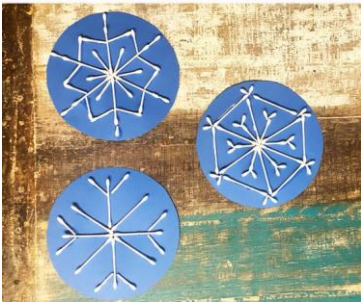

❄️🧑‍🌾 Winter inspired craft activities ❄️🧑‍🌾

WINTER STEAM ACTIVITY
Symmetrical Snowflakes

Q-Tip Painted snowflakes

LEGO PAINTED Snowflake Craft
an easy winter craft for toddlers
- Happy Toddler Playtime -

TEXTURED WINTER PROCESS ART

Super Easy Snowball Painting

Ice Cube PAINTING

LIVINGFORTHE SUNSHINE.COM

GreenChildMagazine.com

Easy Peasy and Fun