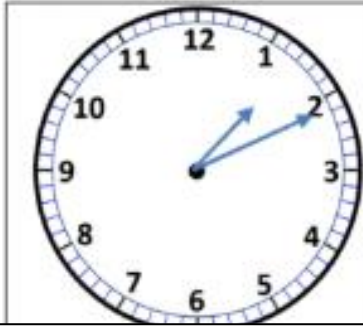

# TELLING THE TIME TO 1 MINUTE SHEET 2

Write the correct time underneath each clock.

01:11- 11 minutes past 1